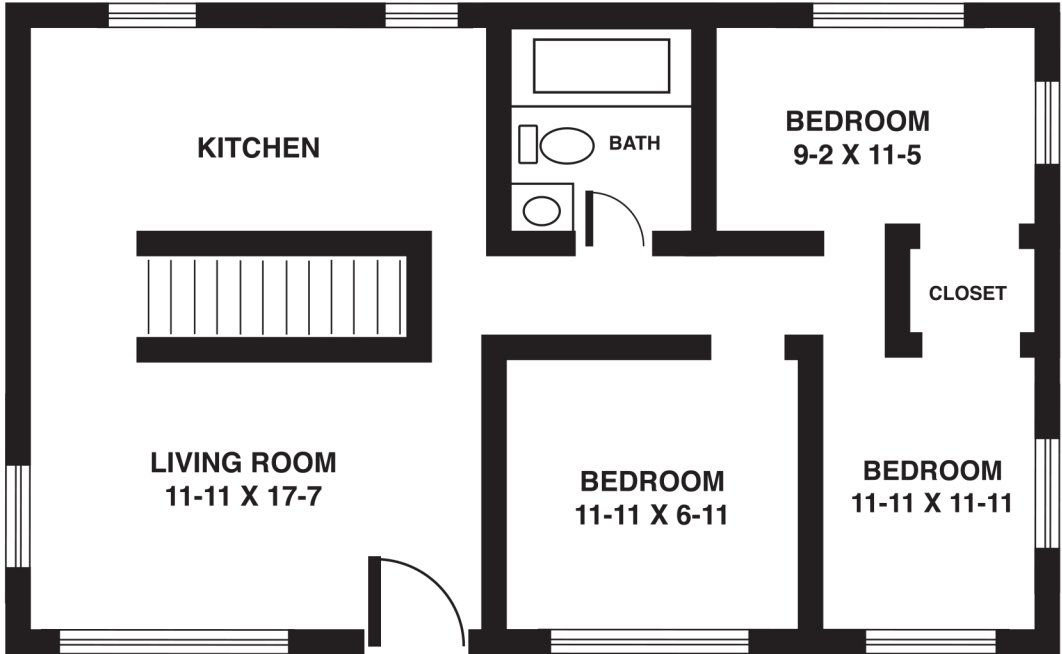

# Cottage Deluxe - Unit 1

105 Westmoor - 3-Bedroom - 2,050 Sq. Ft.

*Floor plans are representative of those available on campus.*