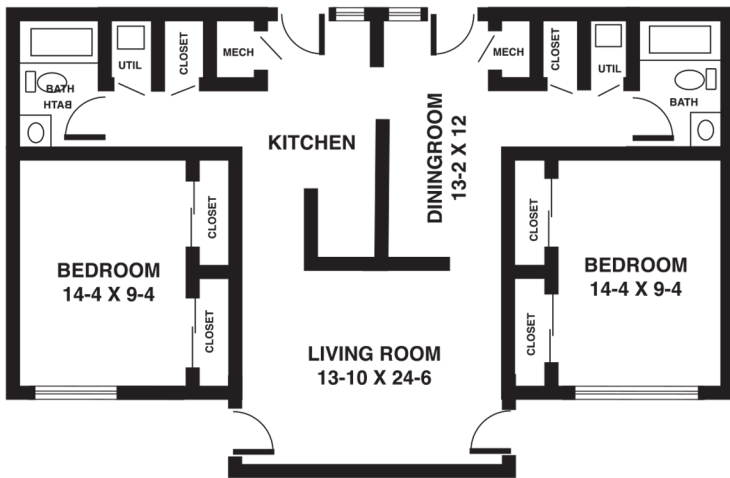

Deluxe Apartment

117 Westmoor - Two-Bedroom - 1,485 Sq. Ft.

Floor plans are representative of those available on campus.